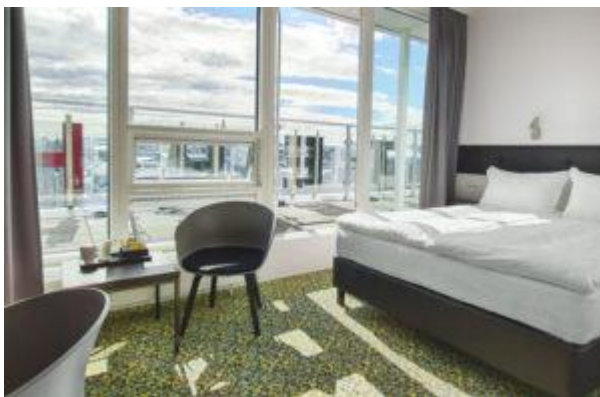

Center Hotel Plaza

Aðalstræti 4, 101 Reykjavík

Center Hotel Plaza in Iceland provides the comfort and the location to enjoy Iceland to the fullest. Situated in the city Center of Reykjavik the Plaza creates the perfect setting for your stay in Iceland, with hotel bar and free high speed internet. The Hotel Plaza is located in the heart of the old city, next to restaurants, shopping and nightlife. Free wireless internet

14 minute walk to the conference venue - To see exact location and distance between hotel and congress venue [click here](#)

For booking a room at Center Hotel Plaza we kindly ask you to follow these steps:

1. Click on the booking link [here](#)
2. Choose Center Hotel Plaza
3. Enter your date of arrival and departure