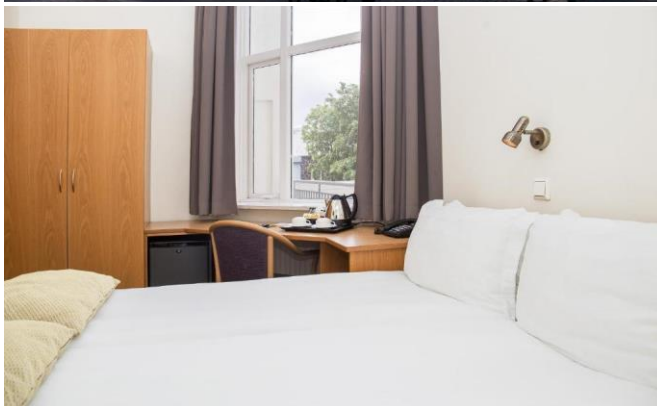

Center Hotels Skjaldbreið

Laugavegur 16, 101 Reykjavík

Center Hotels Skjaldbreið is located on Laugavegur, Reykjavík's main shopping street, where the city is at its most vibrant. Hotel Skjaldbreið offers 33 rooms with private bathroom, satellite TV, telephone and high-speed internet connection. On the third floor a breakfast buffet is served every day between 7 and 10 AM in our comfortable sitting room. There you can sit down any time of day, relax and enjoy a complementary cup of coffee or tea, chat with fellow travellers or just enjoy the Reykjavik city scenery.

20 minute walk to the conference venue - To see exact location and distance between hotel and congress venue [click here](#)

1. Click on the booking link [here](#)
2. Choose Center Hotel Skjaldbreið
3. Enter your date of arrival and departure